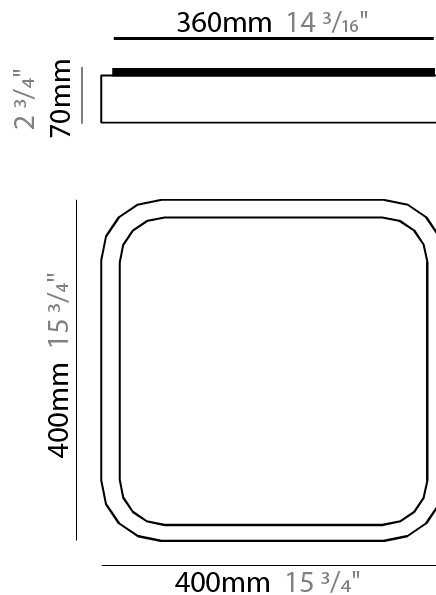

NATURE SURFACE

D112018-

base number   Color
Temperature

PROJECT	_____
TYPE	_____
SPECIFIER	_____
QUANTITY	_____
DATE	_____

1. To build a product code in our configurator select the specify button on the base model # product page
2. To build a manual product code on this datasheet choose from the options listed below in blue font and add the suffix to the base model #

GENERAL

Series: Nature _____
Brand: Ole _____
Division: Design _____
Mounting Type: Surface _____
Mounting Location: Ceiling _____
Subcategory: Ambient _____

PHYSICAL

Shape: Square _____
Length (mm): 400 _____
Length (in): 15 3/4 _____
Width (mm): 400 _____
Width (in): 15 3/4 _____
Height (mm): 70 _____
Height (in): 2 3/4 _____
Light Distribution: Direct _____
Diffuser: PMMA - Opal _____
Fixture Finish: OAK _____
Fixture Material: Metal / Wood _____

ELECTRICAL

Lamp Type: LED _____
Input Wattage (W): 25 _____
Dimming: Non-Dimmable / 0-10V Dimming _____
Driver Included: Yes _____
Driver Location: Integrated _____
Driver Type: Constant Current - Universal _____
Driver Class: Class 2 _____
Input Voltage (V): 120 - 277 _____
Constant Current (MA): 700 _____

LED

Color Temperature (°K): 3000 / 4000 _____
Max. Delivered Lumen (lm): 1057 / 1106 _____
CRI: >80 CRI _____
Lamp Life (hrs): 50000 _____

OPTICAL

RATINGS AND CERTIFICATIONS

Certified By: Certified for North American Standards _____
IP rating: IP20 _____