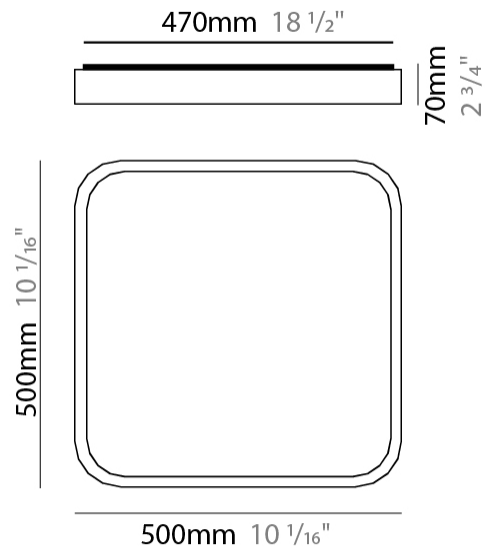

NATURE SURFACE

D112020-

base number Color
Temperature

PROJECT
TYPE
SPECIFIER
QUANTITY
DATE

1. To build a product code in our configurator select the specify button on the base model # product page
2. To build a manual product code on this datasheet choose from the options listed below in blue font and add the suffix to the base model #

GENERAL

Series: Nature
Brand: Ole
Division: Design
Mounting Type: Surface
Mounting Location: Ceiling
Subcategory: Ambient

PHYSICAL

Shape: Square
Length (mm): 500
Length (in): 19 ¹¹/₁₆
Width (mm): 500
Width (in): 19 ¹¹/₁₆
Height (mm): 70
Height (in): 2 ³/₄
Light Distribution: Direct
Diffuser: PMMA - Opal
Fixture Finish: OAK
Fixture Material: Metal / Wood

ELECTRICAL

Lamp Type: LED
Input Wattage (W): 29.3
Total Output Wattage (W): 25.3
Dimming: Non-Dimmable / 0-10V Dimming
Driver Included: Yes
Driver Location: Integrated
Driver Type: Constant Current - Universal
Driver Class: Class 2
Input Voltage (V): 120 - 277
Constant Current (MA): 700

LED

Color Temperature (°K): 3000 / 4000
Max. Delivered Lumen (lm): 1661 / 1738
CRI: >80 CRI
Lamp Life (hrs): 50000

OPTICAL

RATINGS AND CERTIFICATIONS

Certified By: Certified for North American Standards
IP rating: IP20